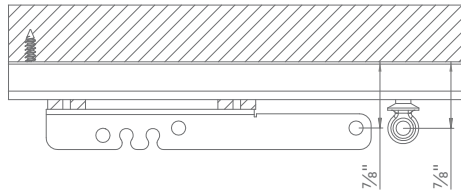

Architrac® Series 9046

Series 9046 Overview

Overview

- Assembled sets includes all necessary components
- Low profile, cubicle track (1/2")
- Ideal for cubicle curtains for commercial applications
- Can be curved or bent
- Baton options available
- Pleated or cubicle carriers

Track Style

Dimensions

Ceiling Mount

Available Colors

White

Gray

Bronze

Black

Draw	Mount	Operation	Maximum Track Set	Maximum Fabric Weight	Pounds Per Foot
One-Way	Ceiling Recessed Suspension	Manual	16'	64 lbs	4
Two-Way	Ceiling Recessed Suspension	Manual	32'	128 lbs	4

Max track lengths and maximum fabric weights do not apply to curved tracks. Send complete specifications and fabric weight to customer service for feasibility.

Available Draw Types

Hand/Baton Draw

For more detailed information about this track, please visit our resource library at kirsch.com.

Available Bends

Architrac® Series 94001 with AMP™ Motorization cannot be bent or curved.

Cubicle Style 1:
L-Shaped

Cubicle Style 2:
Long-U

Cubicle Style 3:
J-Track

Cubicle Style 4:
J-Track
Offset Right

Cubicle Style 5:
J-Track
Offset Left

Cubicle Style 6:
Obtuse
J-Track Right

Cubicle Style 7:
Obtuse
J-Track Left

Cubicle Style 8:
Straight
Offset Right

Cubicle Style 9:
Straight
Offset Left

Cubicle Style 5:
Curved