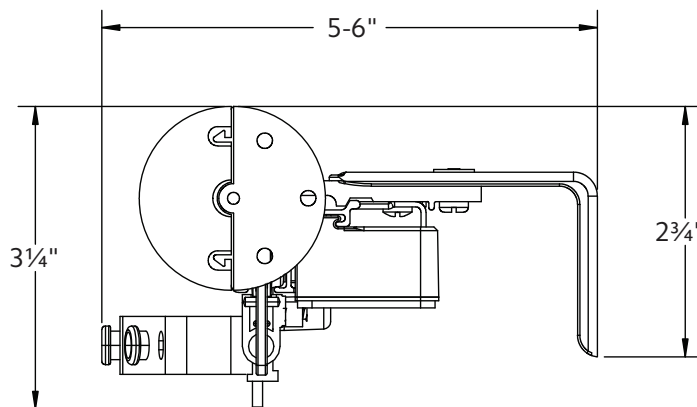

2" Wall Mount