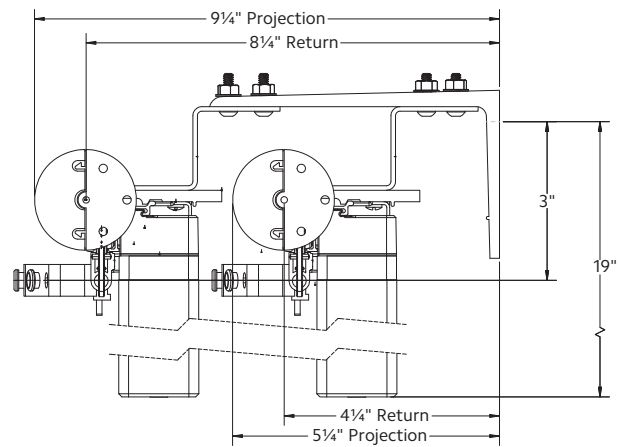

2" Double Wall Mount