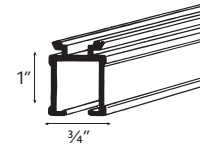

Dimensions