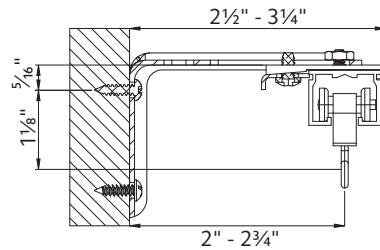

Track Style

Dimensions

Wall Mount (use 81002xxx bracket)

Ceiling Mount

Available Colors

White

Gray

Bronze