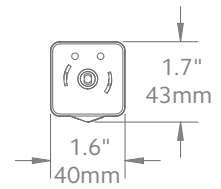

Bottom View

Motor Unit	Product No.
AMP™ Drapery Motor	62001300

Follow track specifications for drapery weight.