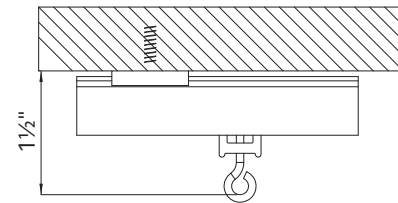

Track Style

Dimensions

Wall Mount (use 81002xxx bracket)

Ceiling Mount

Available Colors

White

Gray

Bronze