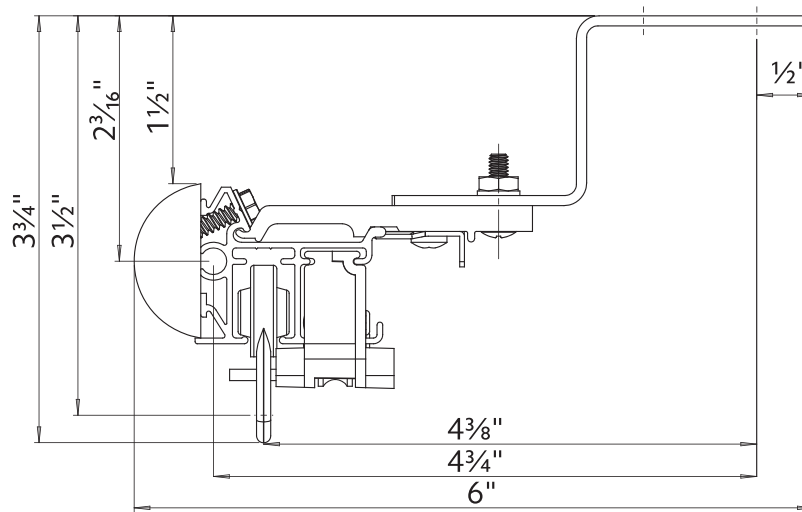

How long is the power cord?

6 ft The durable, non-extendable power cord is extra long for out of reach places. Any extra can be rolled and secured for a tidy look. Cable extensions are available in 15", 4', 10' and 20' lengths to reach outlets that are farther away from the motor.

Available Colors

White

Side View

Front View

Bottom View

Motor Unit	Product No.
AMP™ Drapery Motor	62001300

Technical Specs	AMP™ Motor
Power Supply	DC 16.5V-0.89A (100-240VAC 50/60Hz 0.5A)
Amperage	2.55Ah
Average Linear Speed	7.8inches/sec
Power Consumption	40 watts
Torque	1.2Nm
Power Cable Length	6 feet
Variable Speed	80, 100 & 120 rpm
Certifications	UL/CE
Max. Track Length	Estate™ - 16 ft Architrac™ 94001 - 16 ft
Max. Load	64 lbs

94130xxx

8

1796061

1 3/8" Ceiling Mount

2" Ceiling Mount

Double Wall Mount using parts:

To achieve this look, order Estate rod, ceiling mounted. 94130xxx brackets are included with the rod. Then order one, item 94125xxx double bracket and two, item 1796061 ceiling mount brackets multiplied by the quantity needed based on the bracket spacing drawing on page 40.