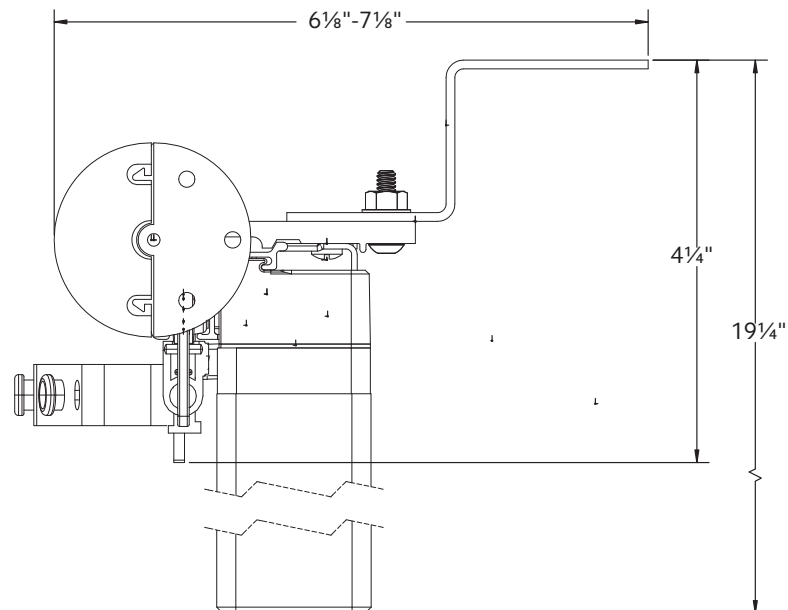

94130xxx

⊗

1796061

1 3/8" Ceiling Mount

2" Ceiling Mount

Double Wall Mount using parts:

To achieve this look, order Estate rod, ceiling mounted. 94130xxx brackets are included with the rod. Then order one, item 94125xxx double bracket and two, item 1796061 ceiling mount brackets multiplied by the quantity needed based on the bracket spacing drawing on page 10.