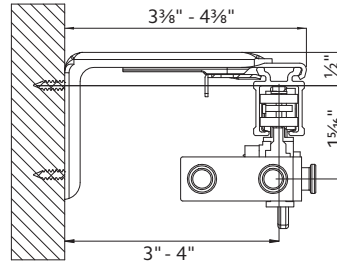

Dimensions

Wall Mount