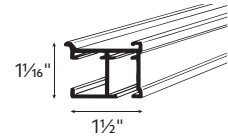

Dimensions