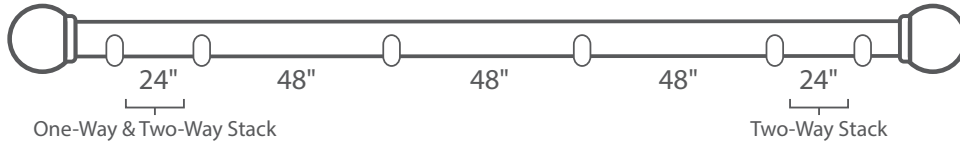

Follow track specifications for drapery weight.

Bracket Spacing & Mount Options

Place brackets at each end. On the ends where the drapery will stack, place the next bracket at a maximum of 24" from the first bracket, then place remaining brackets at 48" intervals over the remainder of the track. Spacing may need to be shortened for heavier draperies. All mounting options are compatible with our AMP™ Motorization.