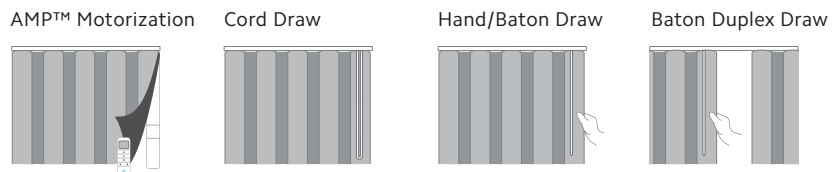

Available Draw Types

Available Bends

Architrac® Series 94001 with AMP™ Motorization cannot be bent or curved.