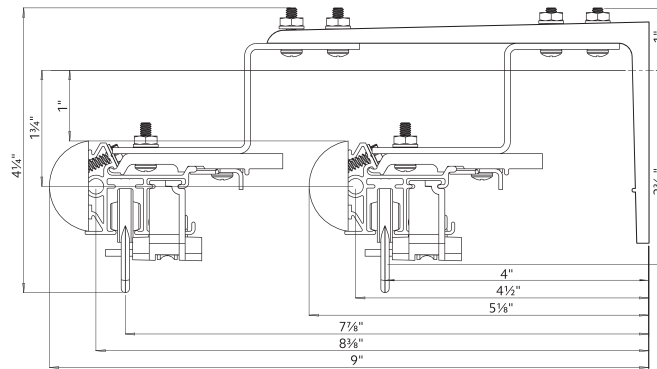

Double Wall Mount using parts:

To achieve this look, order Estate rod, ceiling mounted. 94130xxx brackets are included with the rod. Then order one, item 94125xxx double bracket and two, item 1796061 ceiling mount brackets multiplied by the quantity needed based on the bracket spacing drawing on page 40.

94125xxx

⊗

1796061

⊗

94130xxx

1 3/8" Double Wall Mount