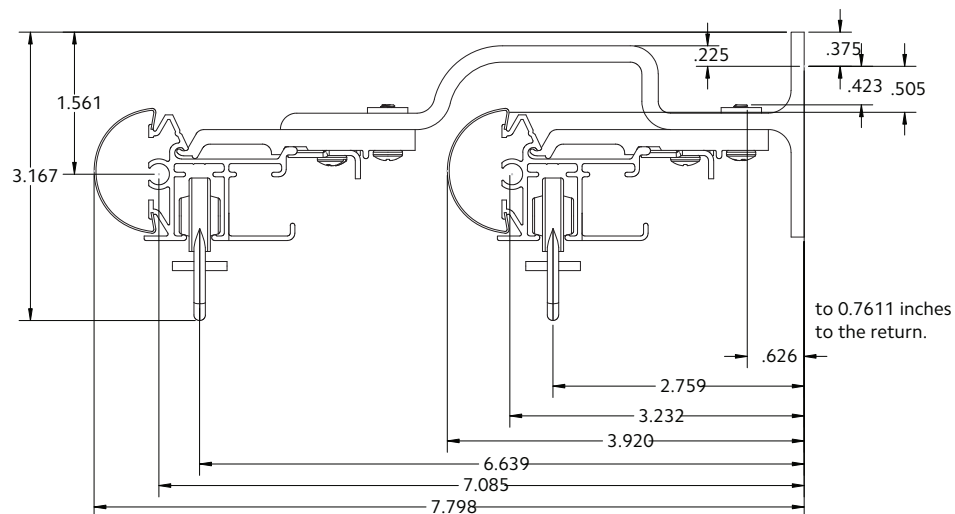

1 3/8" Front & 1 3/8" Back Double Wall Mount