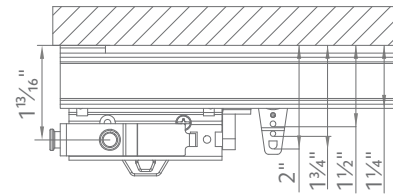

Track Style

Dimensions

Wall Mount

Ceiling Mount

Available Colors

Draw	Mount	Operation	Maximum Track Set	Maximum Fabric Weight	Pounds Per Foot
One-Way	Ceiling	Manual	20'	80 lbs.	4
	Wall	Motorized	16'	64 lbs.	4
Two-Way	Ceiling	Manual	40'	160 lbs.	4
	Wall	Motorized	16'	64 lbs.	4