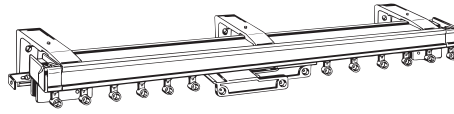

Architrac® Series 94001

Series 94001 Overview

Overview

- AMP™ Motorization available
- Assembled sets includes all necessary components
- Most versatile Architrac® Rod
- Heavy duty, ball bearing pulleys
- Heavy duty, wheeled (Ripplefold™) or ball bearing (pleated) carriers
- Can be curved or bent (not available for motorized tracks)
- Wall or ceiling mount available
- Manual or Motorized Drawn Rods

Track Style