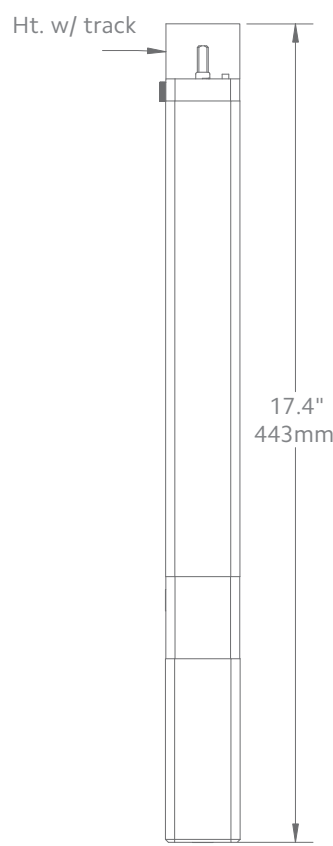

Front View

Bottom View

Motor Unit	Product No.
AMP™ Drapery Motor	62001300

Follow track specifications for drapery weight.