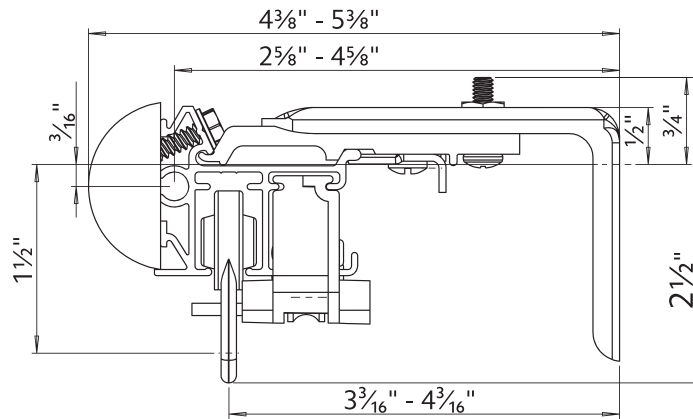

1 3/8" Wall Mount