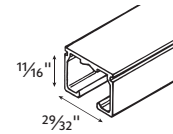

Dimensions