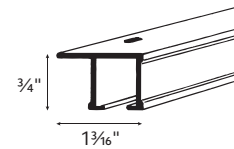

Dimensions