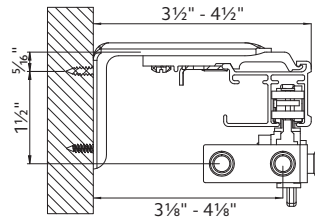

Architrac® Series 94001

Series 94001 Overview

Overview

- AMP™ Motorization available
- Assembled sets includes all necessary components
- Most versatile Architrac® Rod
- Heavy duty, ball bearing pulleys
- Heavy duty, wheeled (Ripplefold™) or ball bearing (pleated) carriers
- Can be curved or bent (not available for motorized tracks)
- Wall or ceiling mount available
- Manual or Motorized Drawn Rods

Track Style

Dimensions

Wall Mount

Ceiling Mount

Available Colors

Draw	Mount	Operation	Maximum Track Set	Maximum Fabric Weight	Pounds Per Foot
One-Way	Ceiling	Manual	20'	80 lbs.	4
	Wall	Motorized	16'	64 lbs.	4
Two-Way	Ceiling	Manual	40'	160 lbs.	4
	Wall	Motorized	16'	64 lbs.	4

Max track lengths and maximum fabric weights do not apply to curved tracks. Send complete specifications and fabric weight to customer service for feasibility.

Available Draw Types

Available Bends

Architrac® Series 94001 with AMP™ Motorization cannot be bent or curved.

For more detailed information about this track, please visit our resource library at kirsch.com.