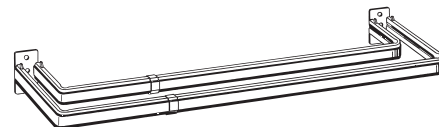

Lockseam Hardware

Lockseam

Double Curtain Rod

Front Clearance | 3" Front Return | 3¼" Front Projection | 3½"

Back Clearance | 2¼" Back Return | 2½" Back Projection | 2¾"

Product No. & Finish	Length	No. of Supports	Quantity Per Box
6222025 White	18"- 28"	0	10 sets per box
6223025 White	28"- 48"	0	10 sets per box
6225025 White	48"- 86"	1	10 sets per box
6226025 White	66"- 120"	2	6 sets per box