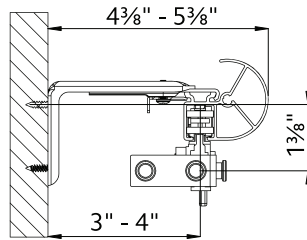

Track Style

Dimensions

Wall Mount (use 81002xxx bracket)

Ceiling Mount

Available Colors

White

Gray

Bronze