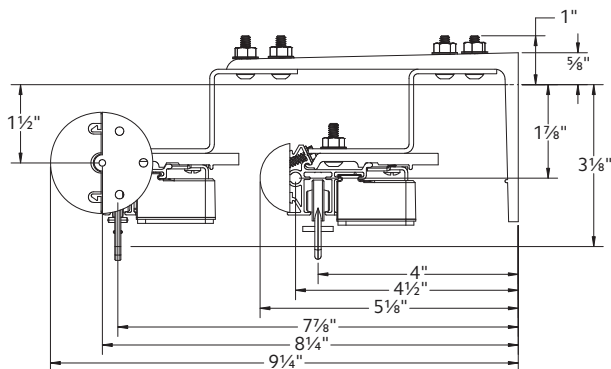

2" Front & 1 3/8" Back Double Wall Mount