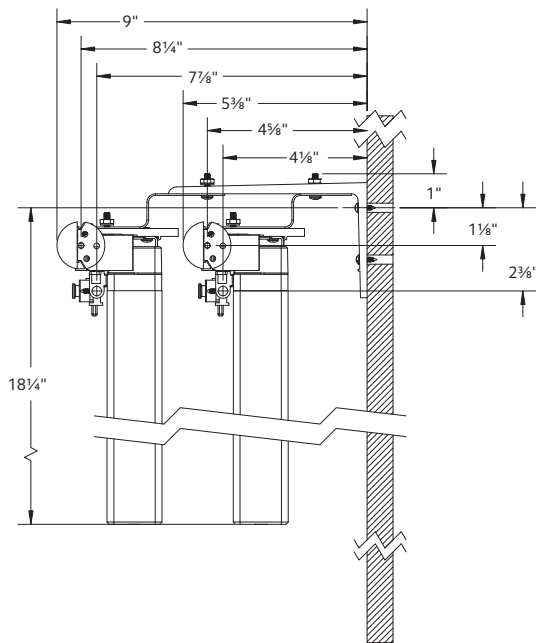

Double Wall Mount using parts:

To achieve this look, order Estate rod, ceiling mounted. 94130xxx brackets are included with the rod. Then order one, item 94125xxx double bracket and two, item 1796061 ceiling mount brackets multiplied by the quantity needed based on the bracket spacing drawing on page 10.

94125xxx

&

1796061

&

94130xxx

1 3/8" Double Wall Mount