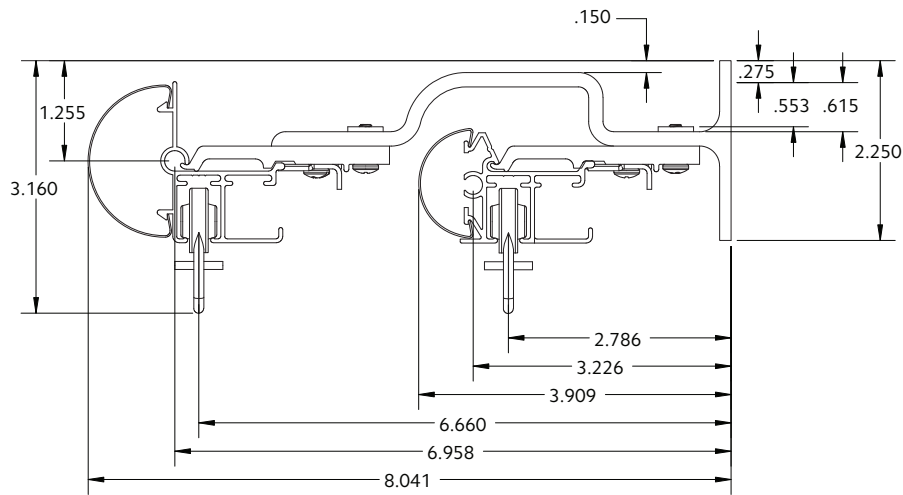

Double Wall Mount using parts:

To achieve this look, order Estate rod ceiling mounted. 94130xxx brackets are included with the rod. Then order one, item 71134110 double bracket in the quantity needed based on the bracket spacing drawing on page 40.

71134110

&

94130xxx

2" Front & 1 3/8" Back Double Wall Mount