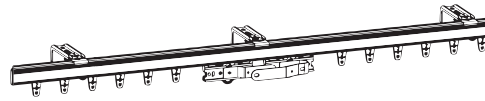

Architrac® Series 94003

Series 94003 Overview

Overview

- Assembled sets includes all necessary components
- Most versatile baton draw track
- Heavy duty, wheeled (Ripplefold™) or ball bearing (pleated) carriers
- Can be curved or bent
- Wall or ceiling mount available
- Baton options available

Track Style