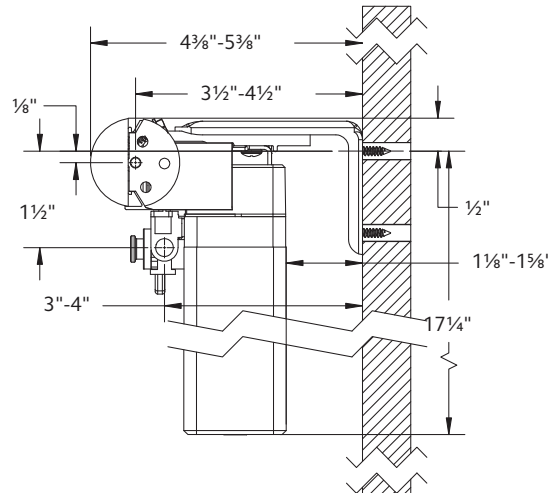

1 3/8" Wall Mount