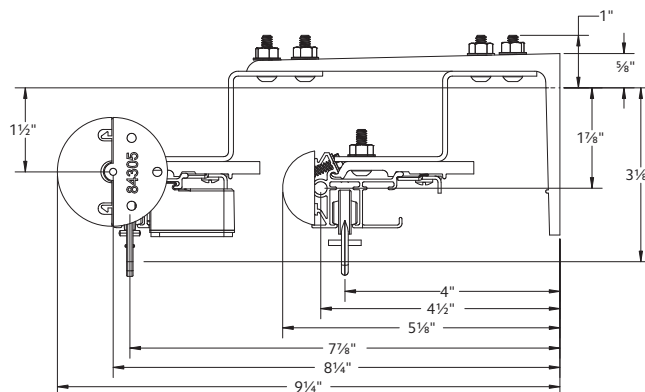

2" Front & 1 3/8" Back Double Wall Mount