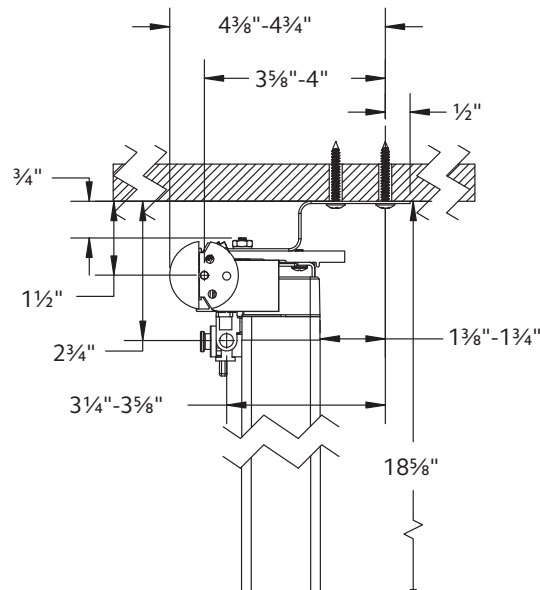

94130xxx

⊗

1796061

1 3/8" Ceiling Mount

2" Ceiling Mount

Double Wall Mount using parts:

To achieve this look, order Estate rod, ceiling mounted. 94130xxx brackets are included with the rod. Then order one, item 94125xxx double bracket and two, item 1796061 ceiling mount brackets multiplied by the quantity needed based on the bracket spacing drawing on page 10.