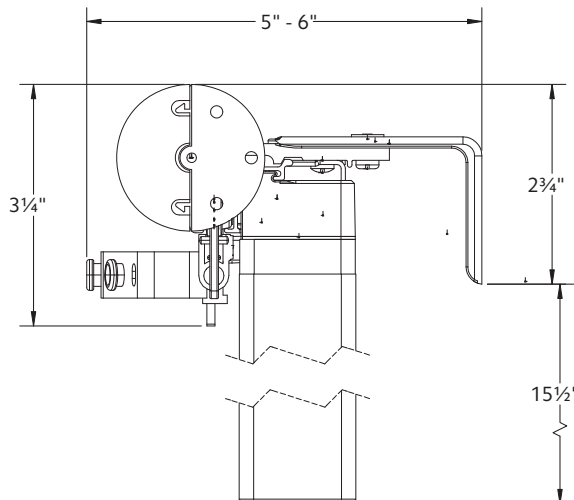

2" Wall Mount