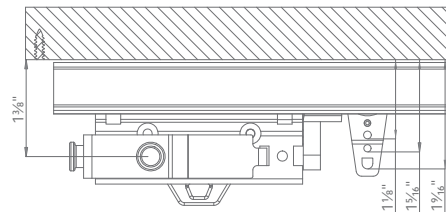

Architrac® Series 94004

Series 94004 Overview

Overview

- Assembled sets includes all necessary components
- Low profile, baton draw rod ($\frac{3}{4}$ "
- Heavy duty, wheeled (Ripplefold™) or ball bearing (pleated) carriers
- Cannot be curved or bent
- Ceiling mount only
  (Track pre-drilled 16" on center for direct ceiling mount)
- Baton options available

Track Style

Dimensions

Ceiling Mount

Available Colors

White

Gray

Bronze

Black

Draw	Mount	Operation	Maximum Track Set	Maximum Fabric Weight	Pounds Per Foot
One-Way	Ceiling Recessed	Manual	16'	64 lbs	4
Two-Way	Ceiling Recessed	Manual	32'	128 lbs	4

Max track lengths and maximum fabric weights do not apply to curved tracks. Send complete specifications and fabric weight to customer service for feasibility.

Available Draw Types

Hand/Baton Draw

For more detailed information about this track, please visit our resource library at kirsch.com.