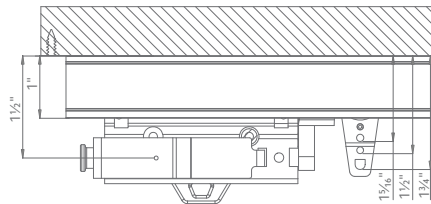

Track Style

Dimensions

Ceiling Mount

Available Colors

White

Gray

Bronze

Black