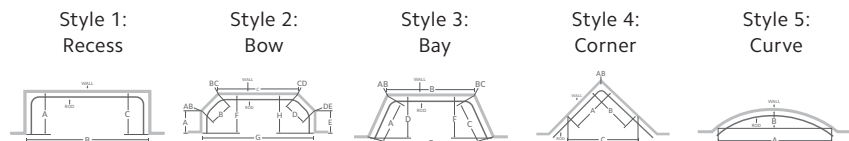

For more detailed information about this track, please visit our resource library at kirsch.com.