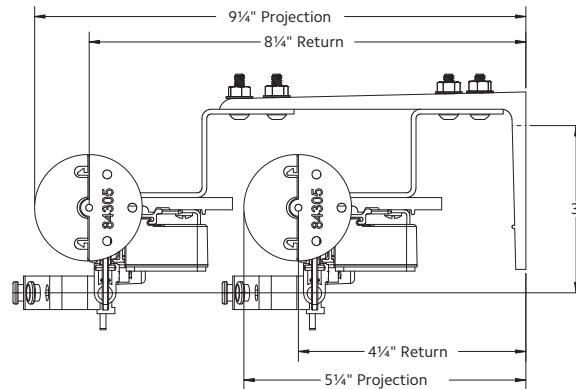

2" Double Wall Mount