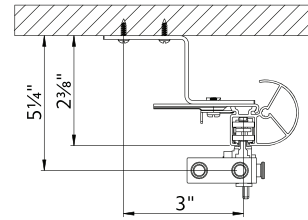

Track Style

Dimensions

Wall Mount (use 81002xxx bracket)

Ceiling Mount

Available Colors

White

Gray

Bronze