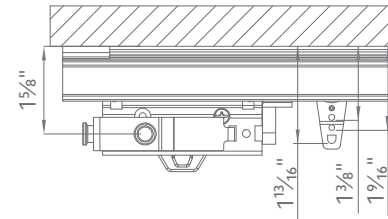

Ceiling Mount