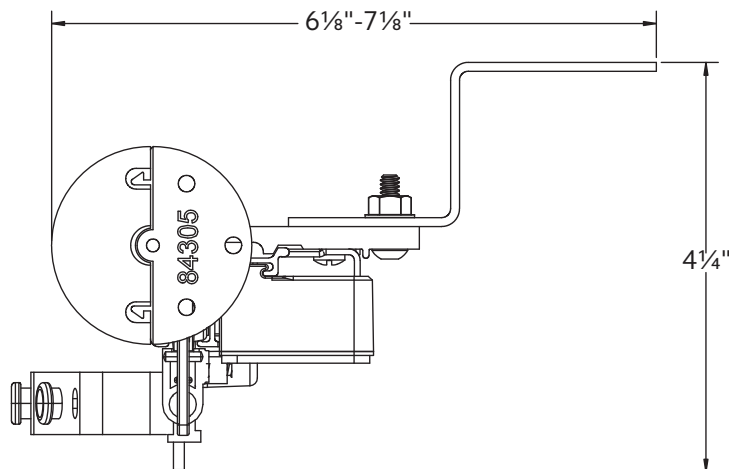

How long is the power cord?

6 ft The durable, non-extendable power cord is extra long for out of reach places. Any extra can be rolled and secured for a tidy look. Cable extensions are available in 15", 4', 10' and 20' lengths to reach outlets that are farther away from the motor.

94130xxx

8

1796061

1 3/8" Ceiling Mount

2" Ceiling Mount

Double Wall Mount using parts:

To achieve this look, order Estate rod, ceiling mounted. 94130xxx brackets are included with the rod. Then order one, item 94125xxx double bracket and two, item 1796061 ceiling mount brackets multiplied by the quantity needed based on the bracket spacing drawing on page 40.