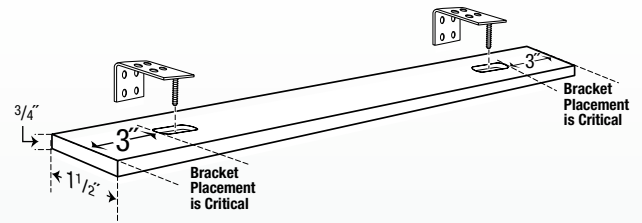

- Now available mounted on a 1 1/2" Headrail with a Slim Clutch (for most shades up to 72" x 72")
- Regular Clutch is still available for wider, heavier shades and will be mounted on the wider 2 1/2" Headrail (shades over 72" x 72")
- Traditional woven wood brackets will now be used to install all Loop Control Shades. Bracket placement must be 3" from each end of headrail.
- New Tension Device allows for more placement options resulting in better chain operation.

New Loop Control Headrail for Slim Clutch

Loop Control Headrail for Regular Clutch

Coronado™
Natural Woven Shades

Charlotte, NC • Atlanta, GA • Nashville, TN • Raleigh, NC • Pittsburgh, PA • Chicago, IL
www.unitedsupplyco.com (P) 800.334.1207 (F) 800.400.1795