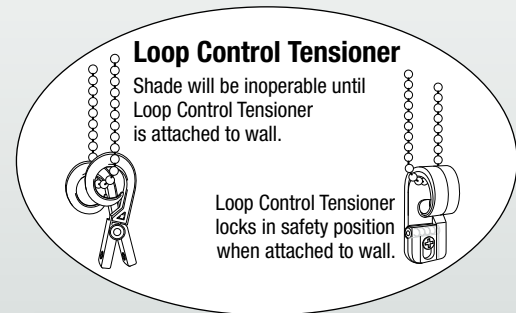

- Now available mounted on a 1 1/2" Headrail with a Slim Clutch (for most shades up to 72" x 72")
- Regular Clutch is still available for wider, heavier shades and will be mounted on the wider 2 1/2" Headrail (shades over 72" x 72")
- Traditional woven wood brackets will now be used to install all Loop Control Shades. Bracket placement must be 3" from each end of headrail.
- New Tension Device allows for more placement options resulting in better chain operation.

New Loop Control Headrail for Slim Clutch

Loop Control Headrail for Regular Clutch

Coronado™
Natural Woven Shades

Charlotte, NC • Atlanta, GA • Nashville, TN • Raleigh, NC • Pittsburgh, PA • Chicago, IL
www.unitedsupplyco.com (P) 800.334.1207 (F) 800.400.1795