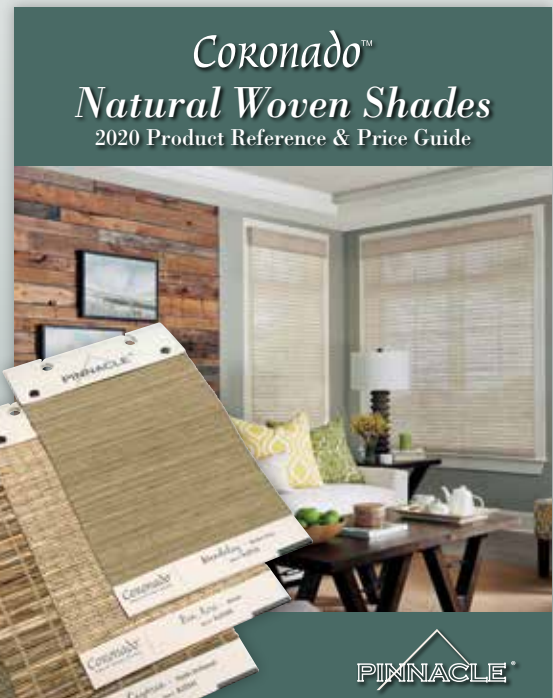

Loop Control Headrail for Regular Clutch

Coronado™
Natural Woven Shades

Charlotte, NC • Atlanta, GA • Nashville, TN • Raleigh, NC • Pittsburgh, PA • Chicago, IL
www.unitedsupplyco.com (P) 800.334.1207 (F) 800.400.1795

PCSS-2020