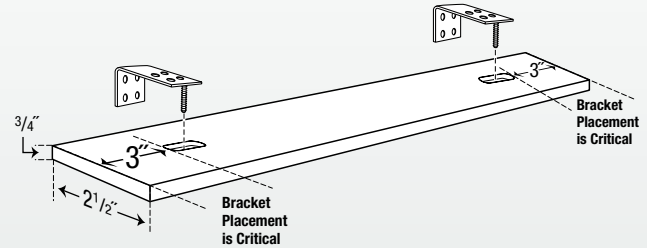

- Now available mounted on a 1 1/2" Headrail with a Slim Clutch (for most shades up to 72" x 72")
- Regular Clutch is still available for wider, heavier shades and will be mounted on the wider 2 1/2" Headrail (shades over 72" x 72")
- Traditional woven wood brackets will now be used to install all Loop Control Shades. Bracket placement must be 3" from each end of headrail.
- New Tension Device allows for more placement options resulting in better chain operation.

New Loop Control Headrail for Slim Clutch

Loop Control Headrail for Regular Clutch

Coronado™
Natural Woven Shades

Charlotte, NC • Atlanta, GA • Nashville, TN • Raleigh, NC • Pittsburgh, PA • Chicago, IL
www.unitedsupplyco.com (P) 800.334.1207 (F) 800.400.1795